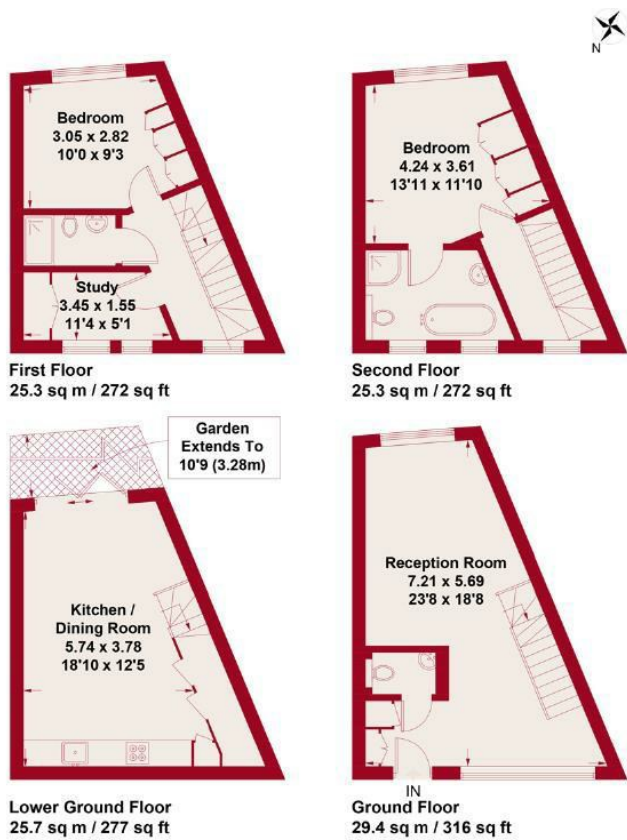

Bell Street, London NW1 5BU

£4,750 Per Month

- 2 Bedroom house available for rent
- Zone 1 location
- Walking distance to Edgware Road Station
- Walking distance to Marylebone Station
- Newly built
- Available unfurnished